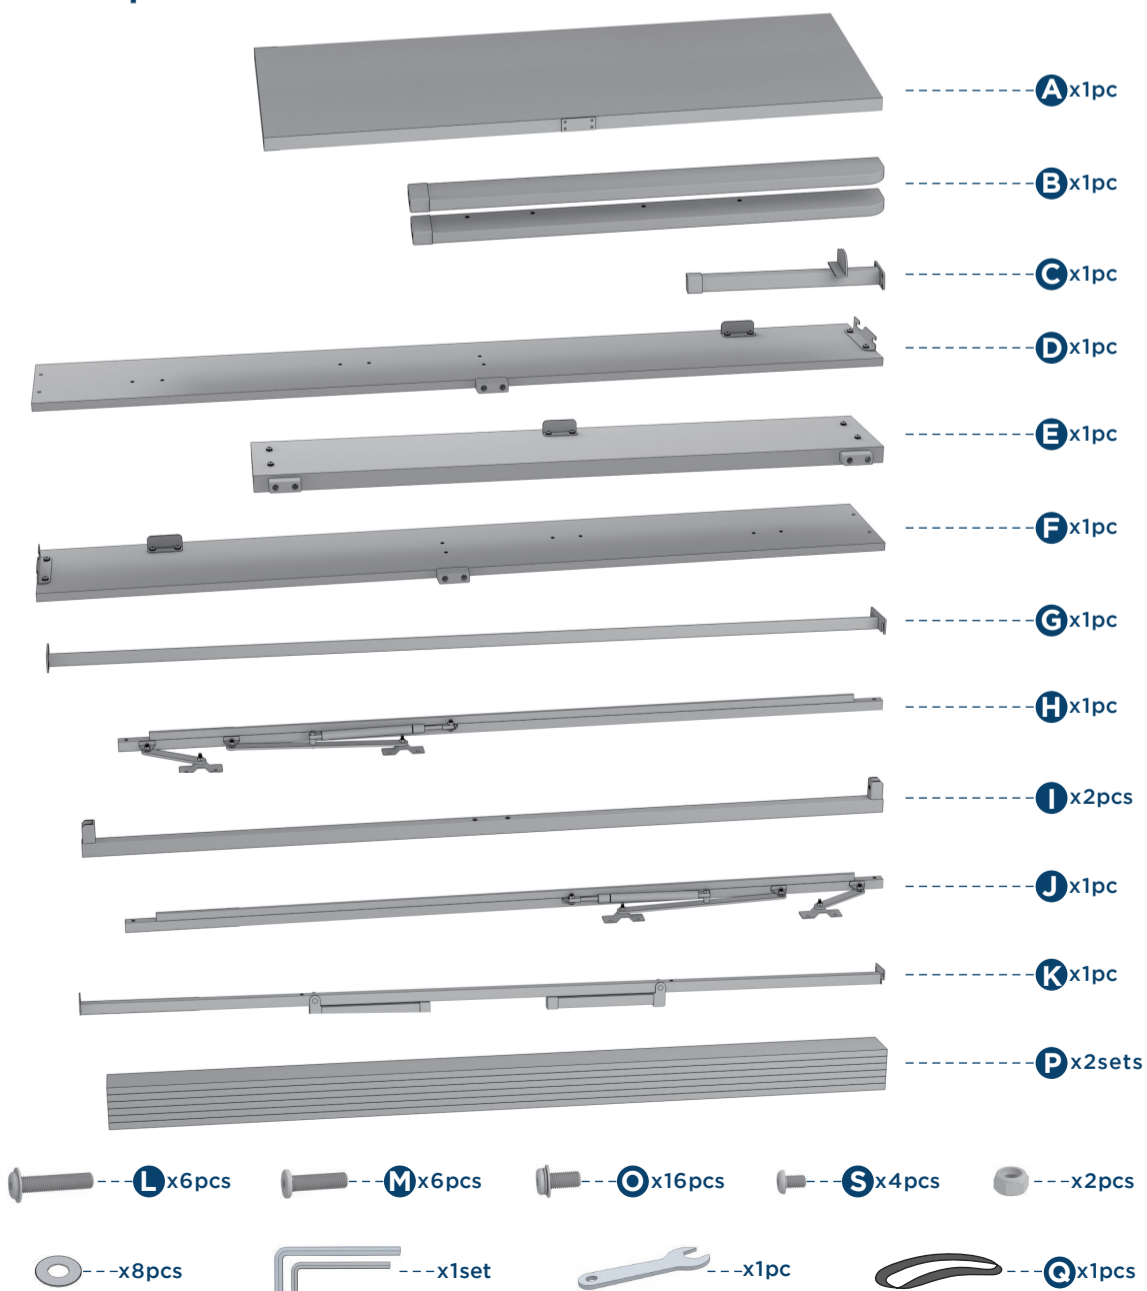

100% COMFY

EASY AS 1-2-3 ASSEMBLY INSTRUCTION

Numbers must Match for Secure Assembly

ESSENTIALS GAS LIFT BED QUEEN

Components

THIS PRODUCT REQUIRES ADULT ASSEMBLY

If any part is missing or if you have any questions regarding the product, please call our customer service team or send us an email and have this assembly manual open to the components list ready to provide the model name and component number.

8

9

10

11

12

13

14

15

16

17

18

19

20

21

22

23