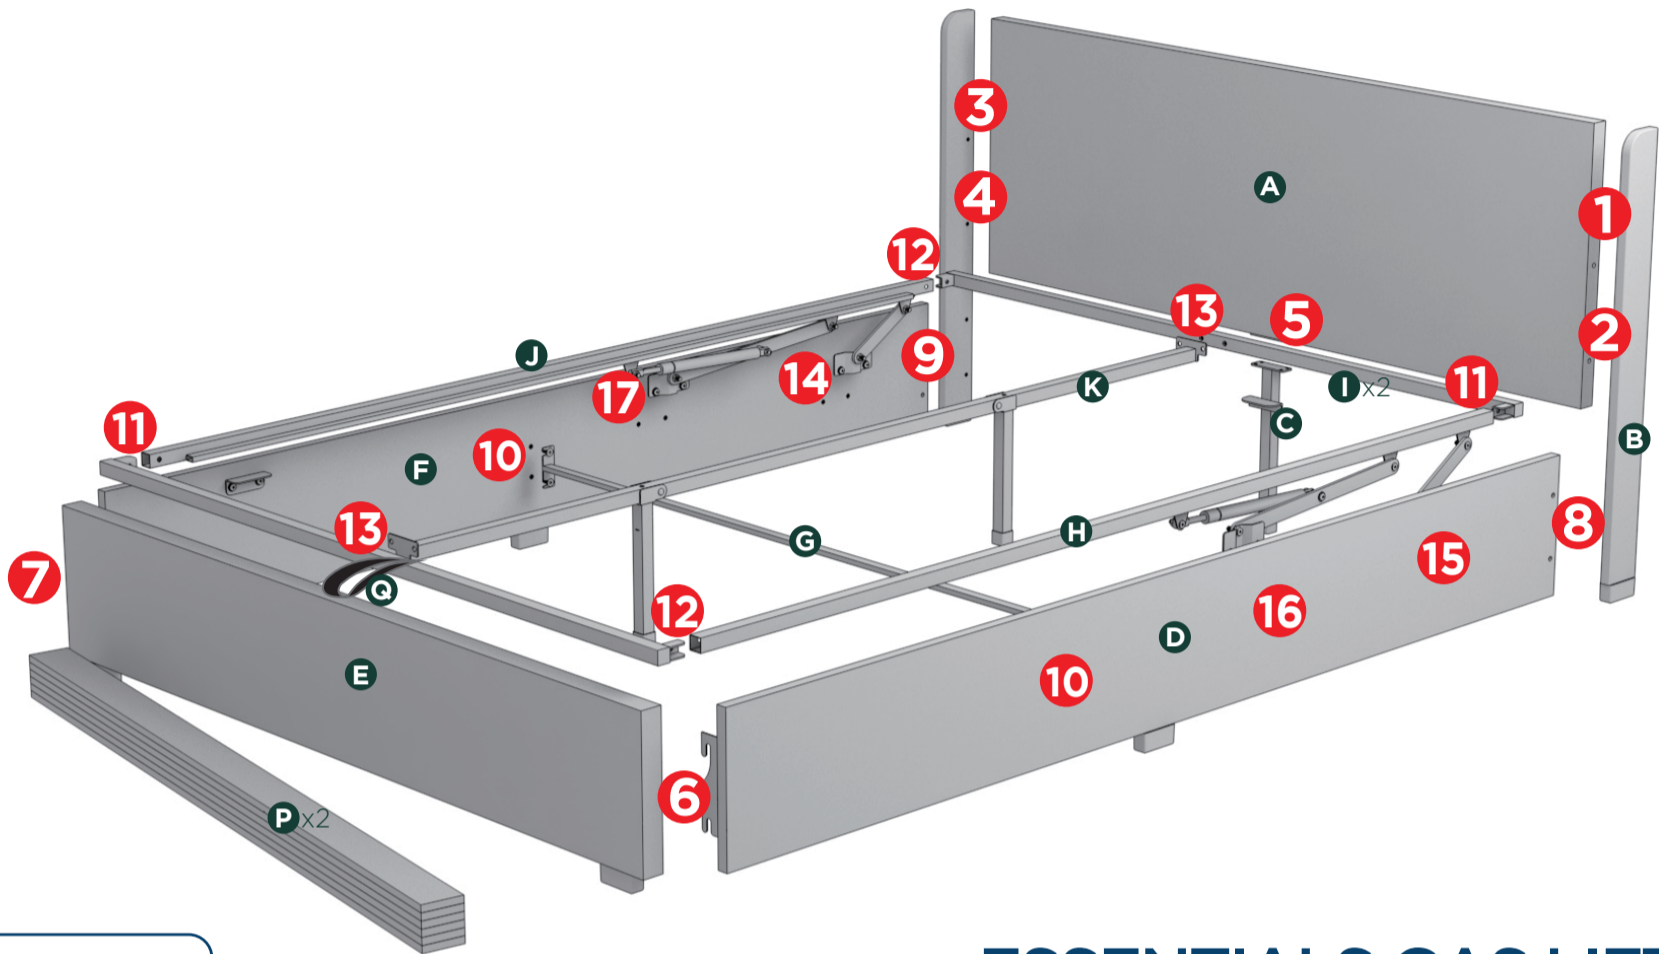

100% COMFY

EASY AS 1-2-3 ASSEMBLY INSTRUCTION

Numbers must Match for Secure Assembly

ESSENTIALS GAS LIFT BED QUEEN

Components

THIS PRODUCT REQUIRES ADULT ASSEMBLY

If any part is missing or if you have any questions regarding the product, please call our customer service team or send us an email and have this assembly manual open to the components list ready to provide the model name and component number.

8

9

10

11

12

13

14

15