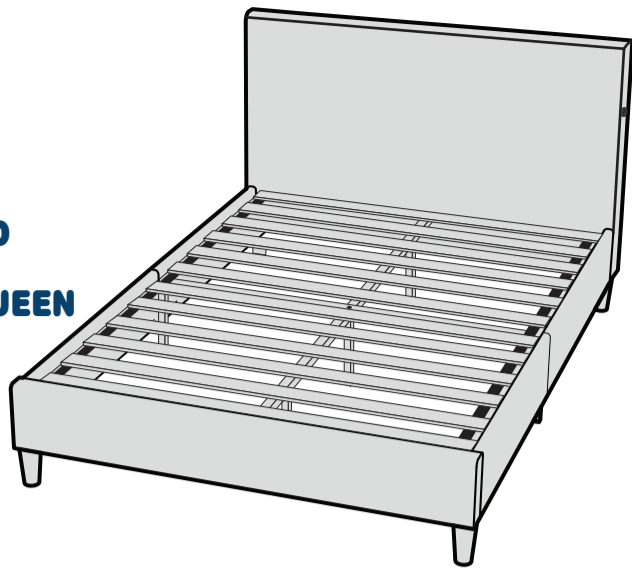

100% COMFY

ESSENTIALS TUFTED BED WITH USB KING SINGLE/DOUBLE/QUEEN

For more information [www.omf.net.au](http://www.omf.net.au)

# 1 Components