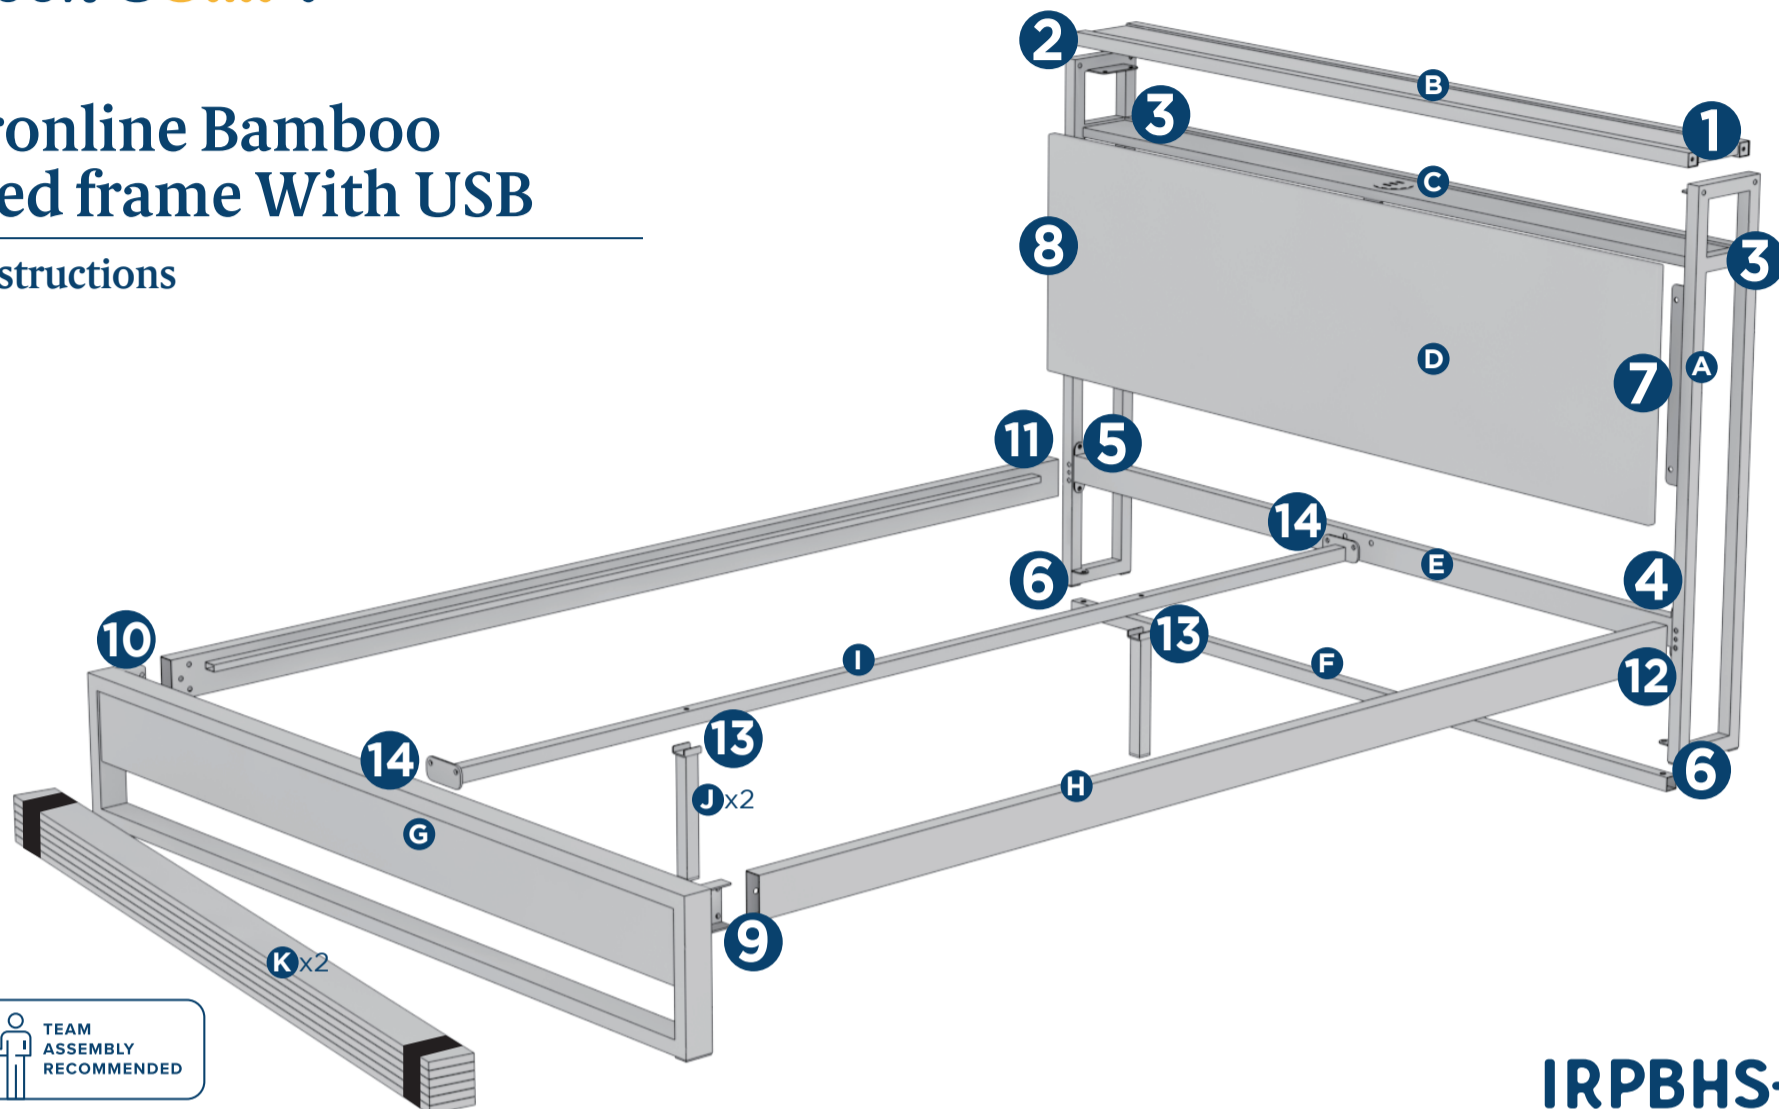

100% COMFY

Ironline Bamboo bed frame With USB

Instructions

EASY AS 1-2-3 ASSEMBLY INSTRUCTION

Numbers must Match for Secure Assembly

IRPBHS-14-2

Components

THIS PRODUCT REQUIRES ADULT ASSEMBLY