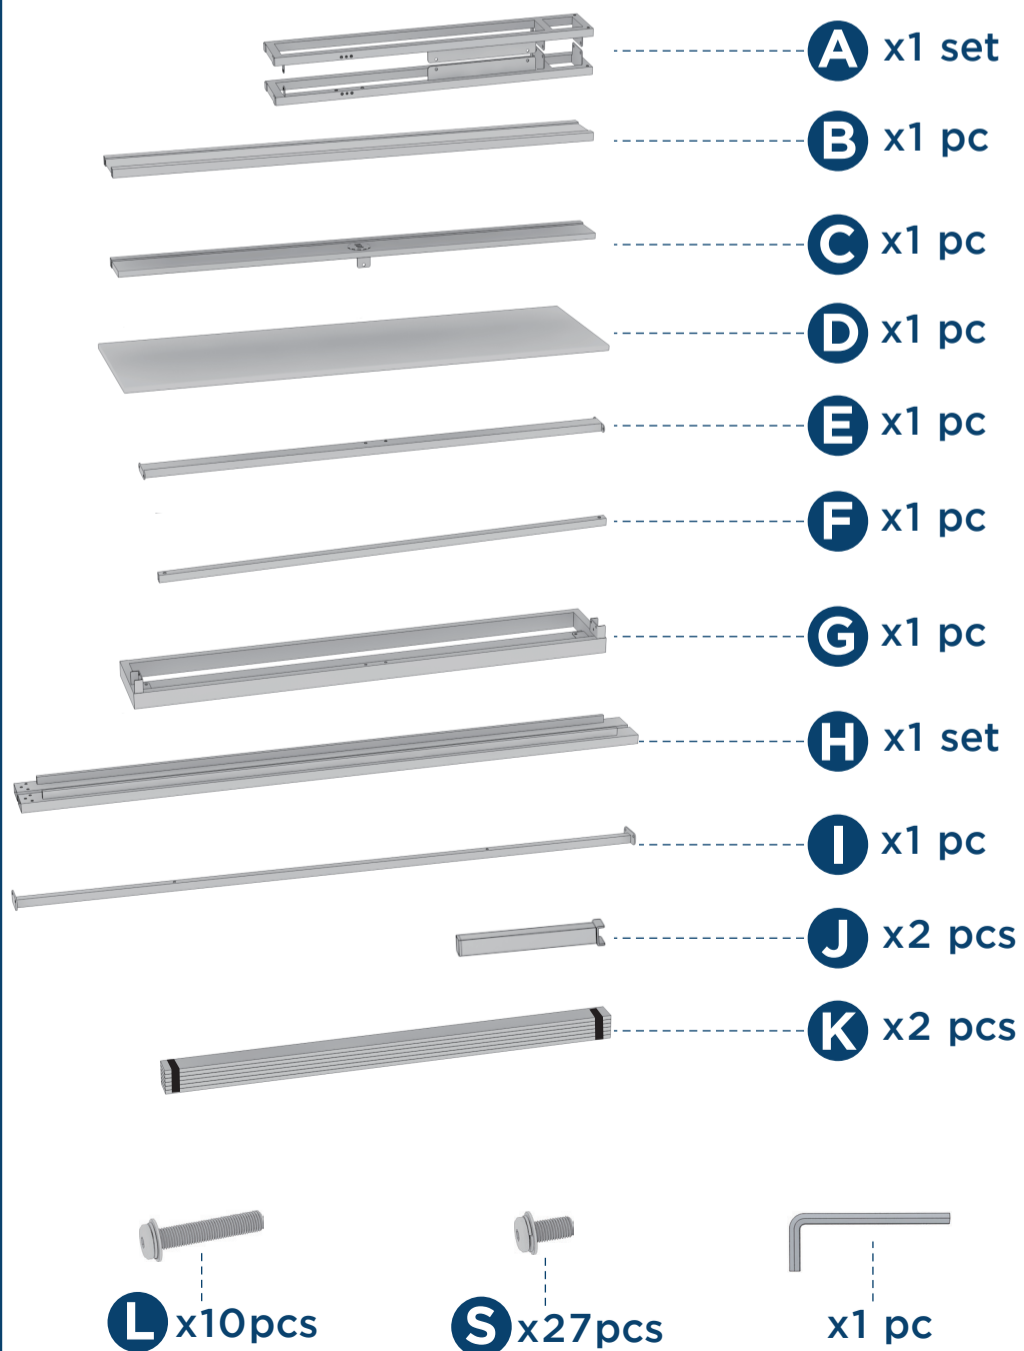

100% COMFY

Ironline Bamboo bed frame With USB

Instructions

EASY AS 1-2-3 ASSEMBLY INSTRUCTION

Numbers must Match for Secure Assembly

IRPBHS-14-2

Components

THIS PRODUCT REQUIRES ADULT ASSEMBLY

8

9

10

11

12