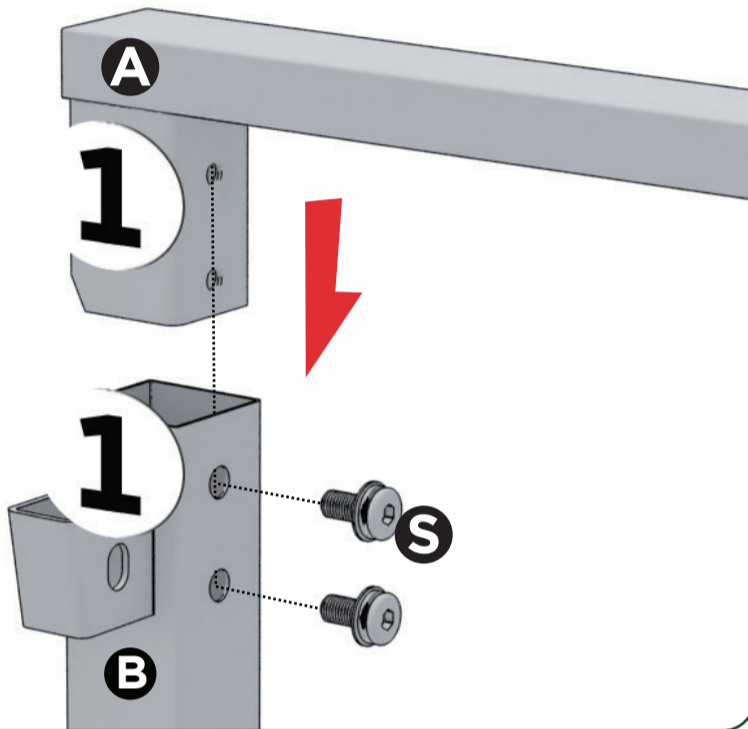

Easy as 1 2 3

Assembly Instruction

Numbers must Match for Secure Assembly

1 2 3 ... 15

Canopy Bed Frame

Available in Double and Queen

1

2

3

4

5

6