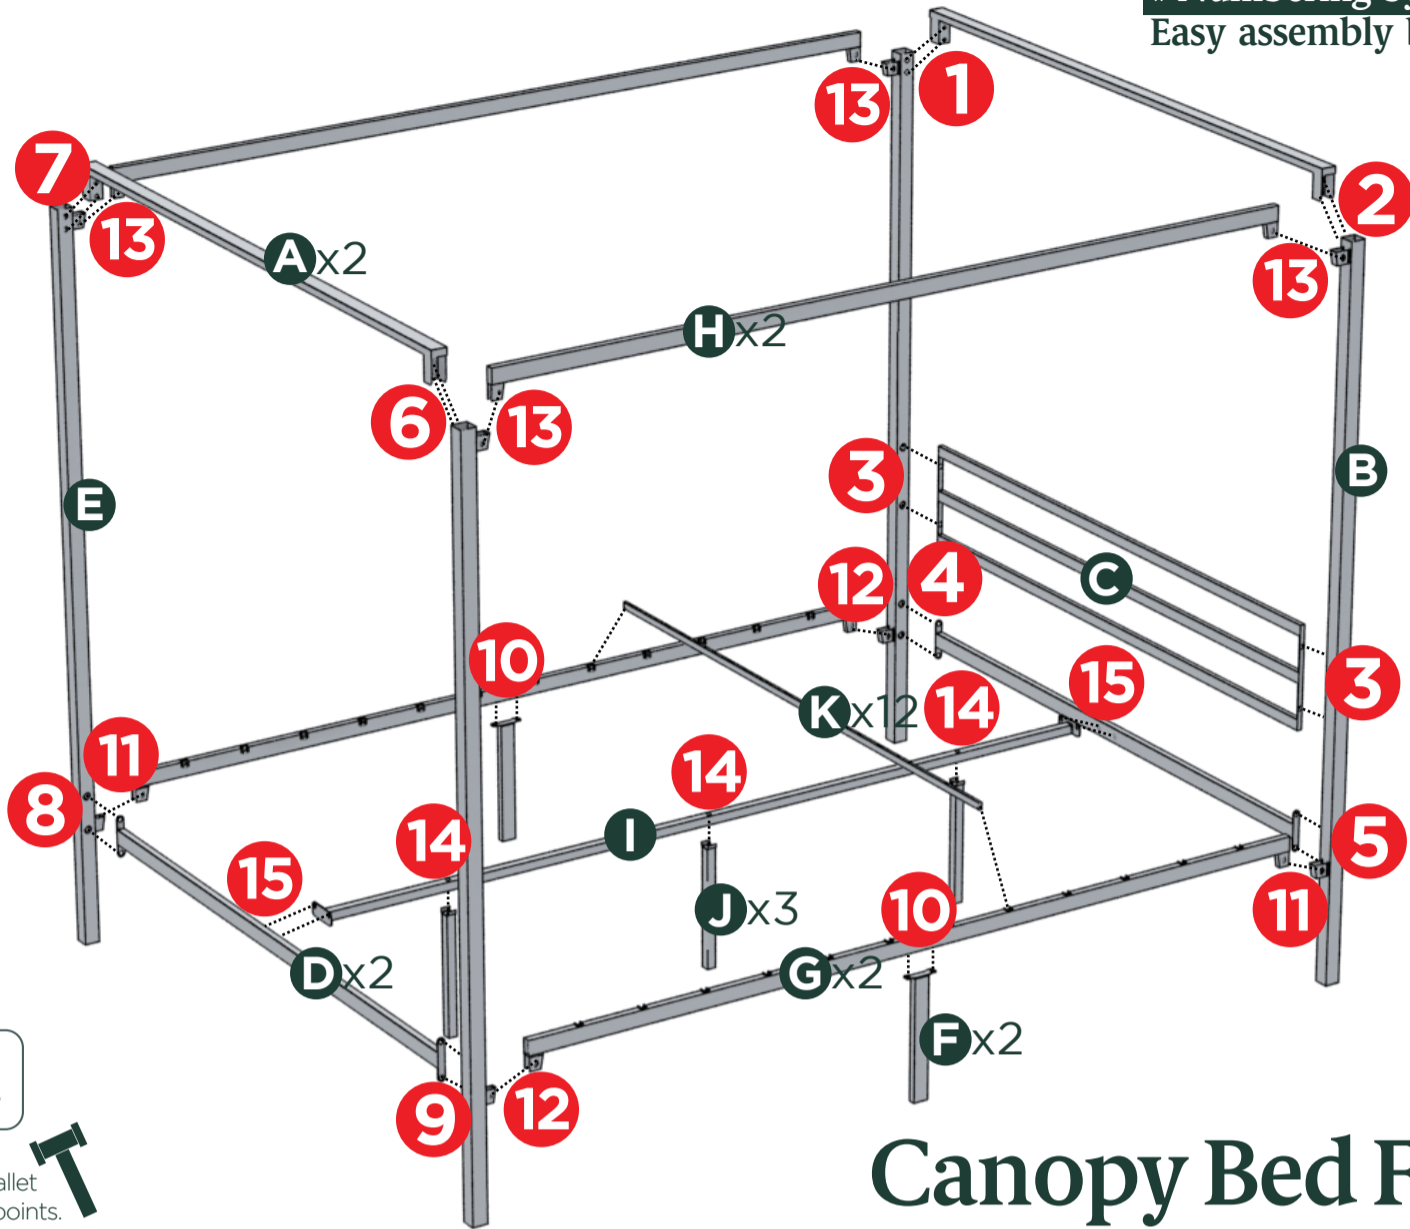

ZINUS®

Numbering System

Easy assembly by following 1,2,3...

*Please use the rubber mallet to secure all connection points.

Canopy Bed Frame

Available in Double and Queen

Components

-  **A** x 2 pcs
-  **B** x 1 set
-  **C** x 1 pc
-  **D** x 2 pcs
-  **E** x 1 set
-  **F** x 2 pcs
-  **G** x 2 pcs
-  **H** x 2 pcs
-  **I** x 1 pc
-  **J** x 3 pcs
-  **K** x 12 pcs
-  **S** x 36 pcs
-  **M** x 3 pcs
-  **L** x 1 pc

Available in Double and Queen

1

2

3

4

5

6