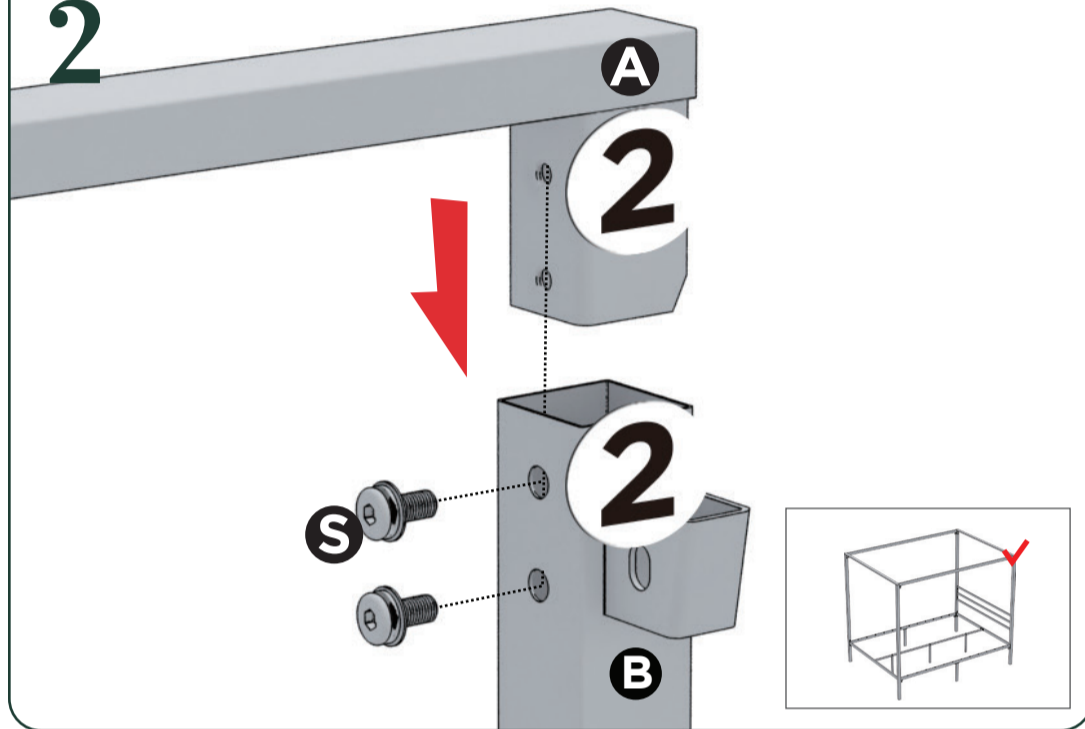

Easy as 1 2 3

Assembly Instruction

Numbers must Match for Secure Assembly

1 2 3 ... 15

Canopy Bed Frame

Available in Double and Queen

1

2

3

4

5

6