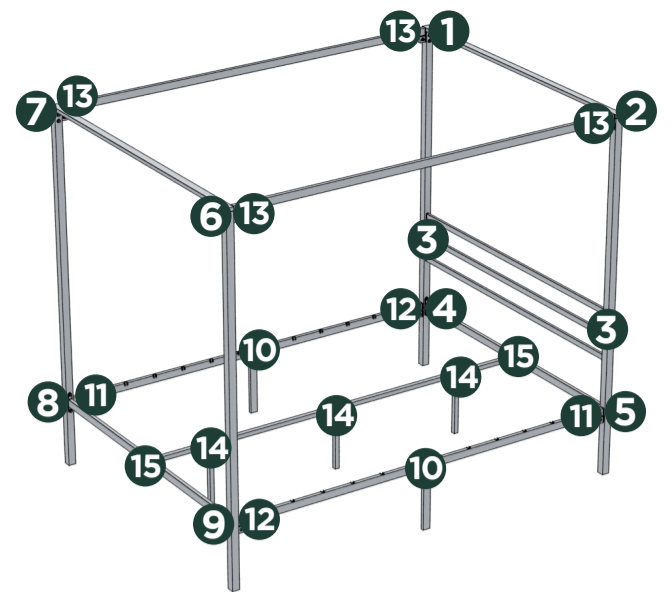

ZINUS®

Numbering System

Easy assembly by following 1,2,3...

*Please use the rubber mallet to secure all connection points.

Canopy Bed Frame

Available in Double and Queen

Components

-  **A** x 2 pcs
-  **B** x 1 set
-  **C** x 1 pc
-  **D** x 2 pcs
-  **E** x 1 set
-  **F** x 2 pcs
-  **G** x 2 pcs
-  **H** x 2 pcs
-  **I** x 1 pc
-  **J** x 3 pcs
-  **K** x 12 pcs
-  **S** x 36 pcs
-  **M** x 3 pcs
-  **L** x 1 pc

1.800.687.791.

Australianorders@zinusinc.com

MON-FRI 08:00 AM AEST - 05:00 PM AEST

Easy as 1 2 3

Assembly Instruction

Numbers must Match for Secure Assembly

1 2 3 ... 15

Canopy Bed Frame

Available in Double and Queen

1

2

3

4

5

6