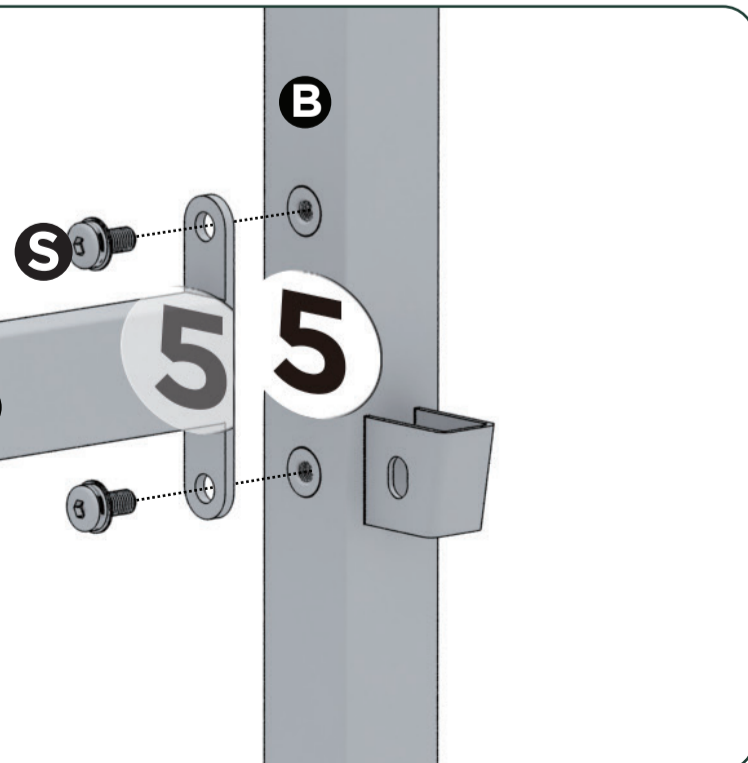

Easy as 1 2 3

Assembly Instruction

Numbers must Match for Secure Assembly

1 2 3 ... 15

Canopy Bed Frame

Available in Double and Queen

1

2

3

4

5

6