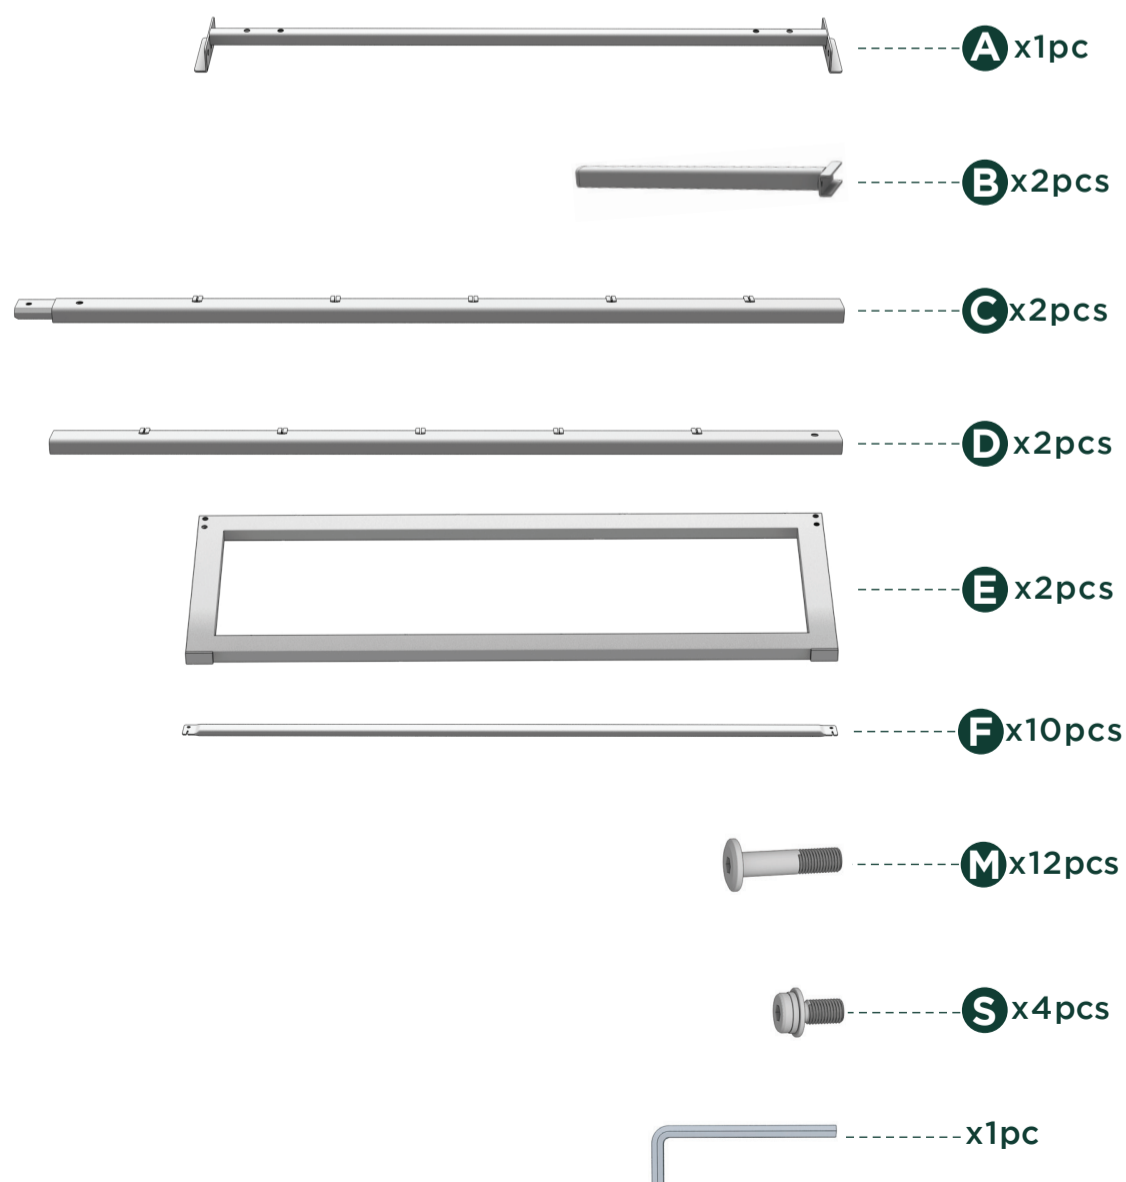

Easy as 1-2-3 Assembly Instruction

Numbers must Match for Secure Assembly

QLSP-1

Components

THIS PRODUCT REQUIRES ADULT ASSEMBLY

If any part is missing or if you have any questions regarding the product, please call our customer service team or send us an email and have this assembly manual open to the components list ready to provide the model name and component number.