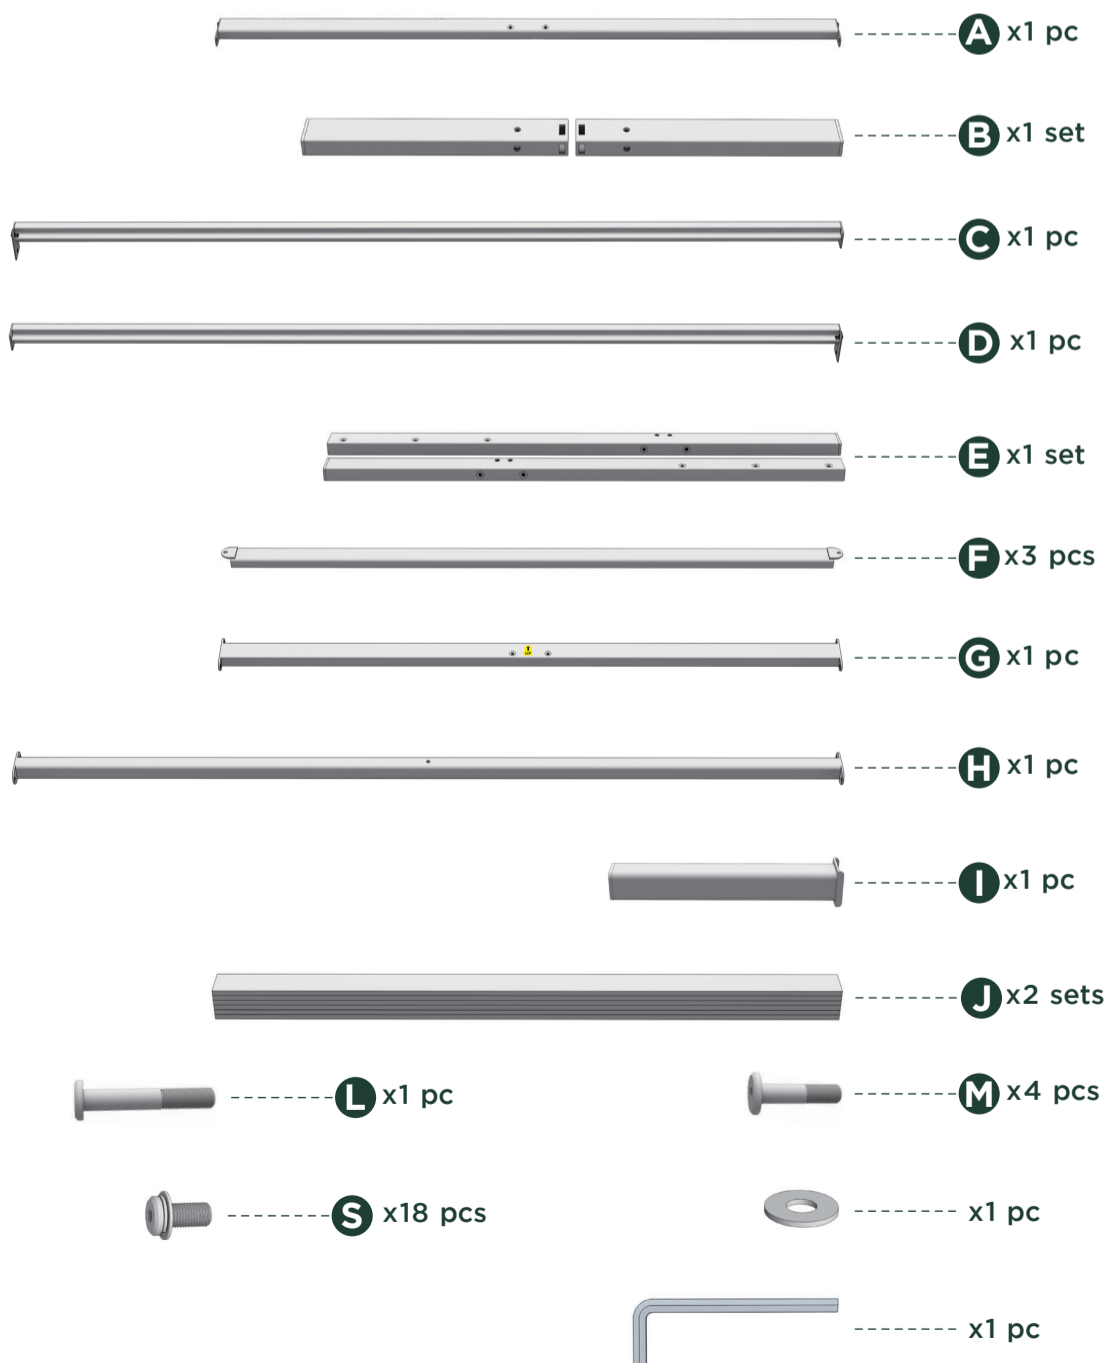

100% COMFY

EASY AS 1-2-3 ASSEMBLY INSTRUCTION

Numbers must Match for Secure Assembly

ASMPH-15-2

Components

THIS PRODUCT REQUIRES ADULT ASSEMBLY

If any part is missing or if you have any questions regarding the product, please call our customer service team or send us an email and have this assembly manual open to the components list ready to provide the model name and component number.