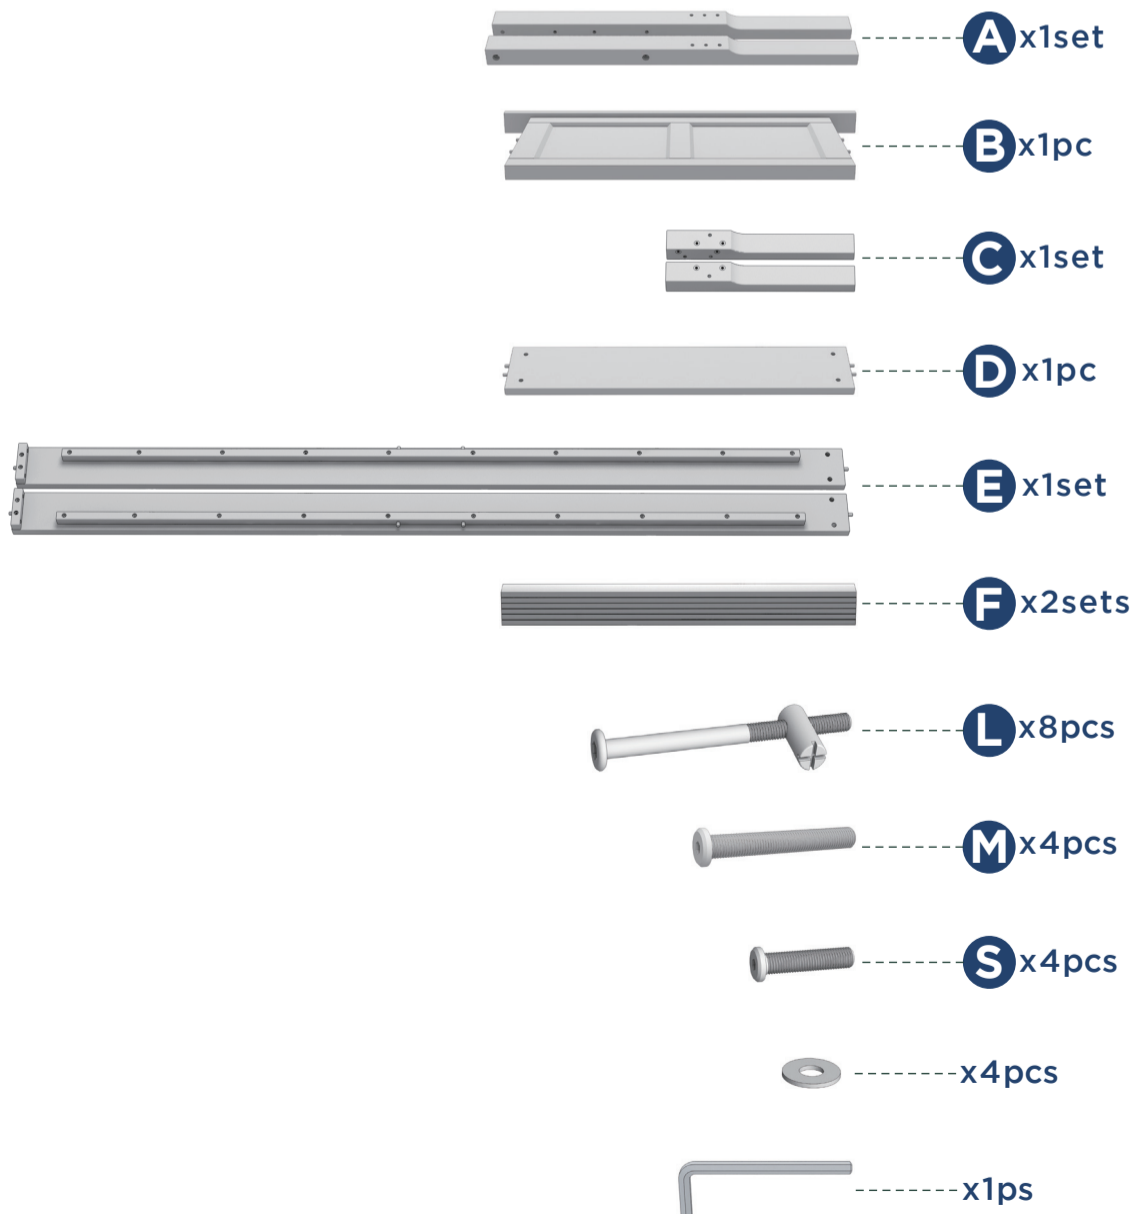

100% COMFY

EASY AS 1-2-3 ASSEMBLY INSTRUCTION

Numbers must Match for Secure Assembly

OM-FPWNH1ZC-01S

Components

THIS PRODUCT REQUIRES ADULT ASSEMBLY

If any part is missing or if you have any questions regarding the product, please call our customer service team or send us an email and have this assembly manual open to the components list ready to provide the model name and component number.

8

9

10