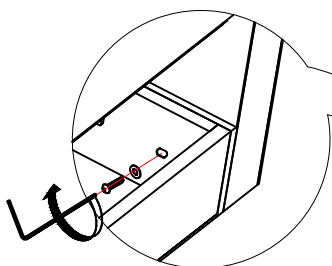

## HARDWARE LIST:

- |    |   |      |    |   |      |
|----|---|------|----|---|------|
| A: |  | 4PCS | B: |  | 8PCS |
| C: |  | 8PCS | D: |  | 1PCS |

## 1. ARMS ASSEMBLY

L means when facing the sofa bed, the armrest is on the left  
 R means when facing the sofa bed, the armrest is on the right

click !

Two holes near piping: Left facing front  
 Two holes near piping: Right facing front