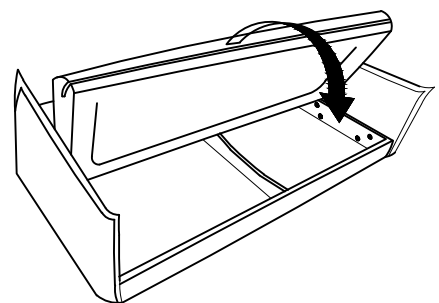

## HARDWARE LIST:

- |    |   |      |    |   |      |
|----|---|------|----|---|------|
| A: |  | 4PCS | B: |  | 8PCS |
| C: |  | 8PCS | D: |  | 1PCS |

## 1. ARMS ASSEMBLY

L means when facing the sofa bed, the armrest is on the left  
 R means when facing the sofa bed, the armrest is on the right

click !

Two holes near piping: Left facing front  
 Two holes near piping: Right facing front