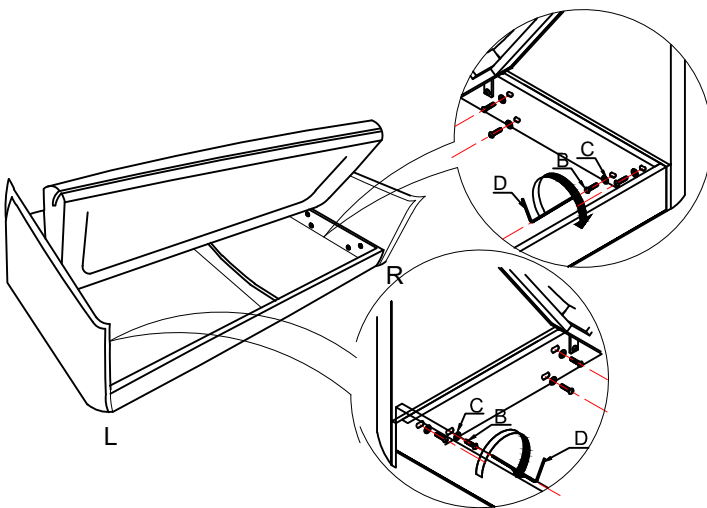

## HARDWARE LIST:

- |    |   |      |    |   |      |
|----|---|------|----|---|------|
| A: |  | 4PCS | B: |  | 8PCS |
| C: |  | 8PCS | D: |  | 1PCS |

## 1. ARMS ASSEMBLY

L means when facing the sofa bed, the armrest is on the left  
 R means when facing the sofa bed, the armrest is on the right

click !

Two holes near piping: Left facing front  
 Two holes near piping: Right facing front